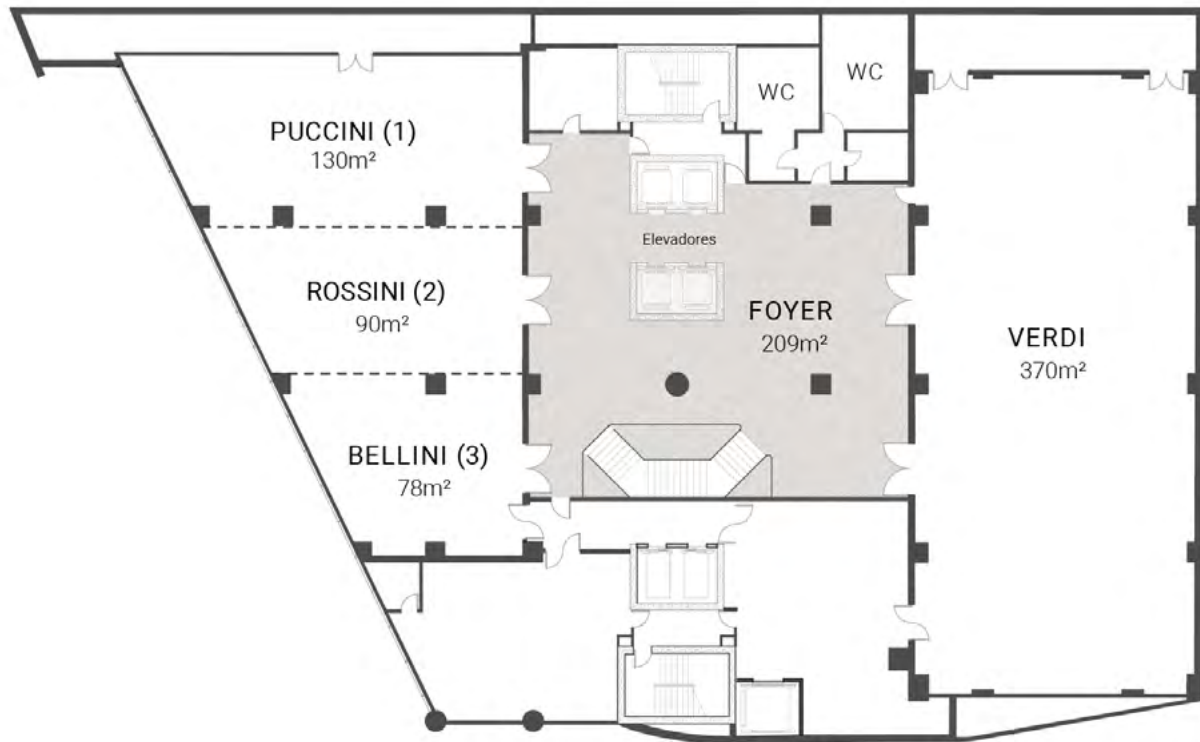

FACT SHEET

MEETING ROOMS

Dom Pedro
Lisboa
*****
BUSINESS & LEISURE HOTEL

1ST FLOOR - CAPACITIES

	AREA m²	CEILING HEIGHT	THEATRE 	CLASSROOM 	"U" SHAPE 	CABARET 	COCKTAIL 	BANQUETS* 	BUFFET* 	BOARDROOM
VERDI	370	3.89	400	235	99	132	400	252	216	114
PUCCINI (1)	130	3.27	100	70	36	42	120	96	84	42
ROSSINI (2)	90	3.27	50	48	30	24	100	60	48	36
BELLINI (3)	78	3.27	40	24	18	18	35	48	36	22
(1+2)	196	3.27	78	---	---	66	200	156	132	---
(2+3)	145	3.27	66	---	---	42	140	108	84	---
OPERA (1+2+3)	298	3.27	110	---	---	90	300	204	180	---

* Banquets and buffet with tables for 12 pax