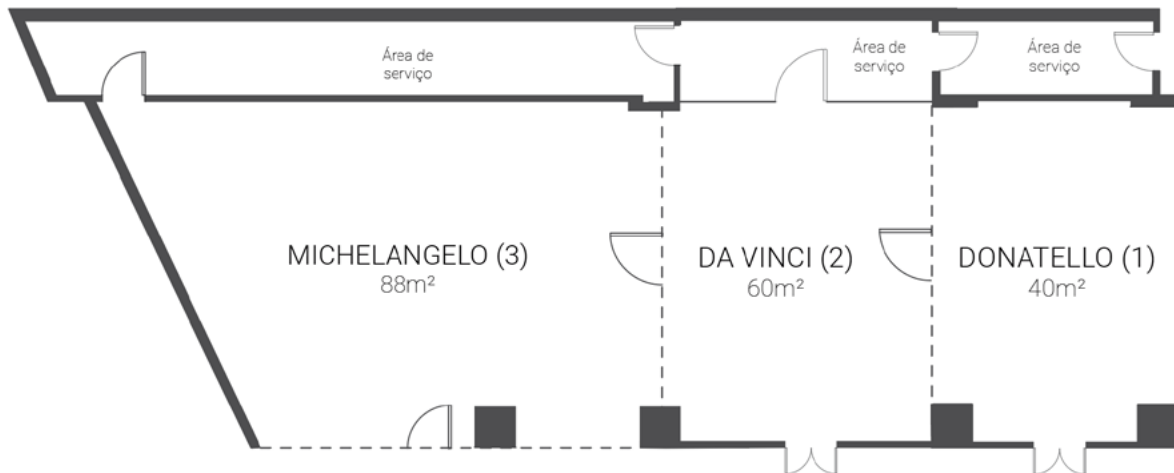

FACT SHEET

MEETING ROOMS

Dom Pedro
Lisboa
*****
BUSINESS & LEISURE HOTEL

-1 FLOOR - DONATELLO (1) + DA VINCI (2) + MICHELANGELO (3)