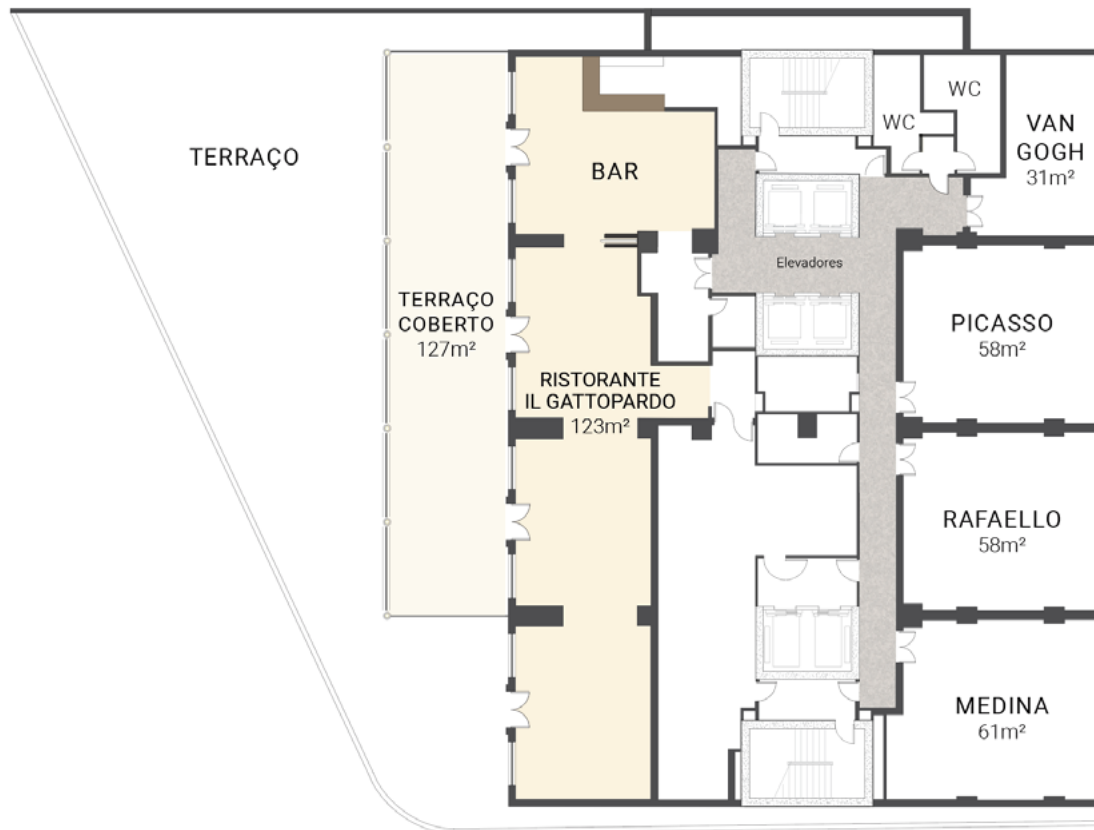

FACT SHEET

MEETING ROOMS

Dom Pedro
Lisboa
*****
BUSINESS & LEISURE HOTEL

3RD FLOOR - CAPACITIES

	AREA m²	CEILING HEIGHT	THEATRE 	CLASSROOM 	"U" SHAPE 	CABARET 	COCKTAIL 	BANQUETS* 	BUFFET* 	BOARDROOM

VAN GOGH	31	2.90	---	---	---	---	---	---	---	12
PICASSO	58	2.84	40	36	24	18	40	36	36	24
RAFAELLO	58	2.84	40	36	24	18	40	36	36	24
MEDINA	61	2.90	40	36	24	18	40	36	36	24
RISTORANTE (1)	119	2,85	---	---	---	---	---	80	50	24
TERRAÇO (2)	117	2,85	---	---	---	---	100	80	60	30
(1+2)	236	2,85	---	---	---	---	200	160	110	---

* Banquets and buffet with tables for 12 pax