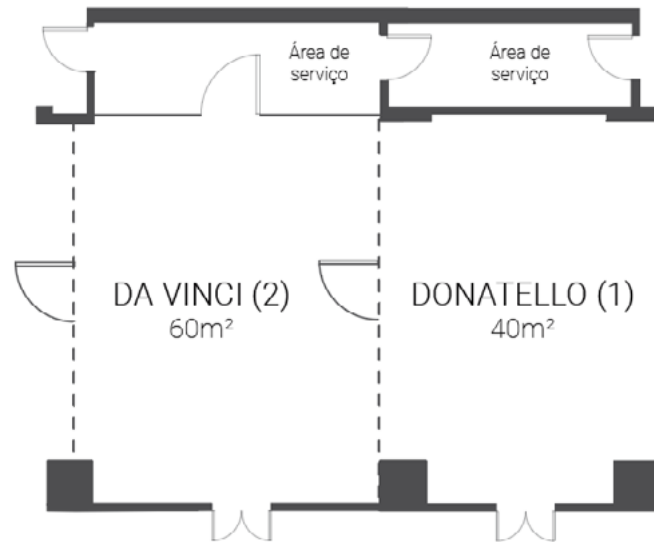

FACT SHEET

MEETING ROOMS

Dom Pedro
Lisboa
*****
BUSINESS & LEISURE HOTEL

-1 FLOOR - DONATELLO (1) + DA VINCI (2)

	AREA m2	COLUMNS	LENGTH	WIDTH (m)	CEILING (m)
(1+2)	100	-	11,00	10,00	2,60