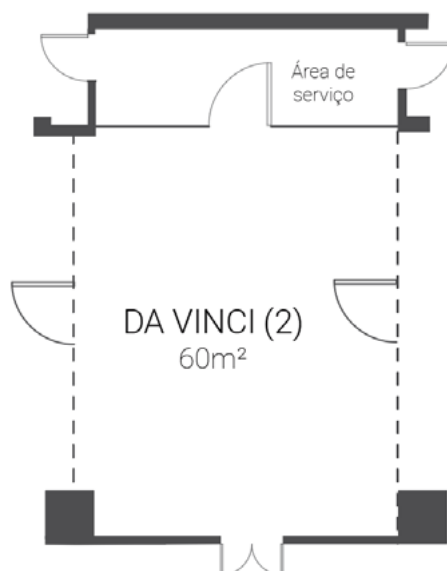

FACT SHEET

MEETING ROOMS

-1 FLOOR - DA VINCI

	AREA m2	COLUMNS	LENGTH	WIDTH (m)	CEILING (m)
DA VINCI	60	-	6,00	10,00	2,60