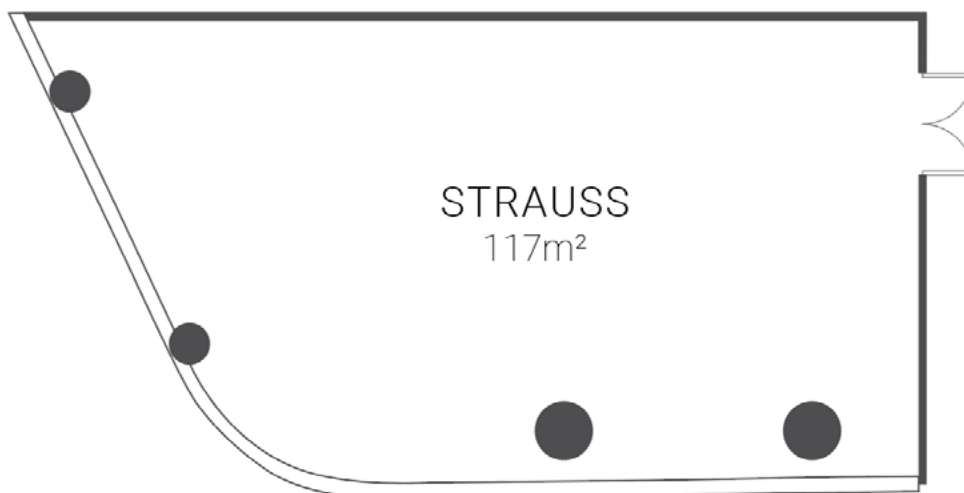

FACT SHEET

MEETING ROOMS

Dom Pedro
Lisboa
*****
BUSINESS & LEISURE HOTEL

2ND FLOOR - STRAUSS