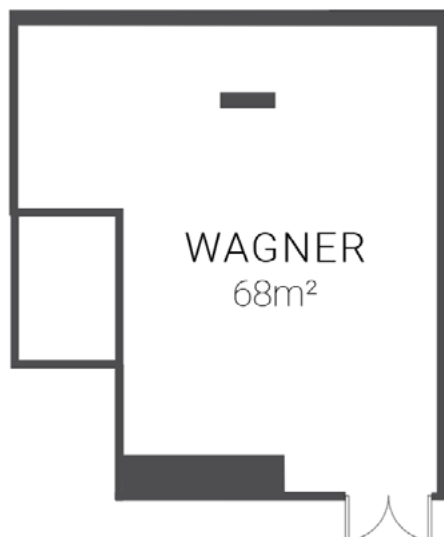

FACT SHEET

MEETING ROOMS

Dom Pedro
Lisboa
*****
BUSINESS & LEISURE HOTEL

2ND FLOOR - WAGNER

	AREA m2	COLUMNS	LENGTH	WIDTH (m)	CEILING (m)
WAGNER	68	-	8,85	6,55	2,39