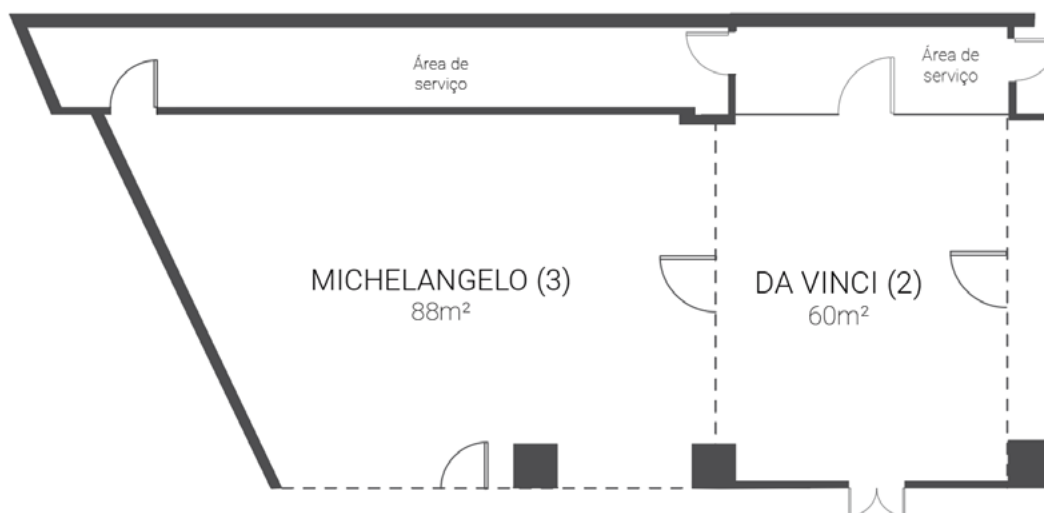

FACT SHEET

MEETING ROOMS

Dom Pedro
Lisboa
*****
BUSINESS & LEISURE HOTEL

-1 FLOOR - DA VINCI (2) + MICHELANGELO (3)

	AREA m2	COLUMNS	LENGTH	WIDTH (m)	CEILING (m)
(2+3)	148	-	17,00	10,00	2,60