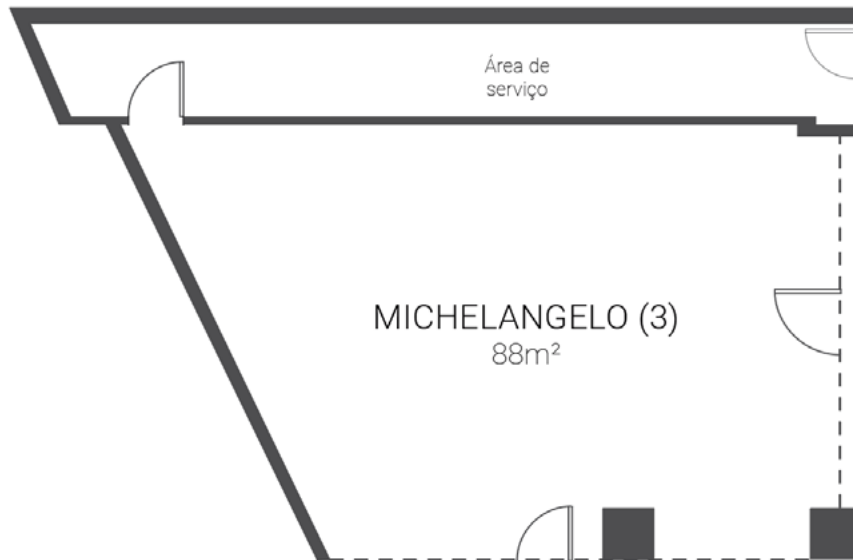

FACT SHEET

MEETING ROOMS

Dom Pedro
Lisboa
*****
BUSINESS & LEISURE HOTEL

-1 FLOOR - MICHELANGELO

	AREA m2	COLUMNS	LENGTH	WIDTH (m)	CEILING (m)
MICHELANGELO	88	-	11,00	8,00	2,60