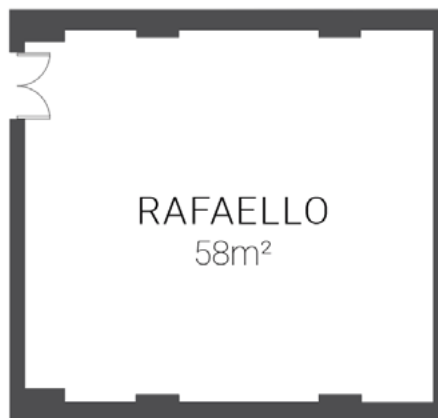

FACT SHEET

MEETING ROOMS

3RD FLOOR - RAFAELLO