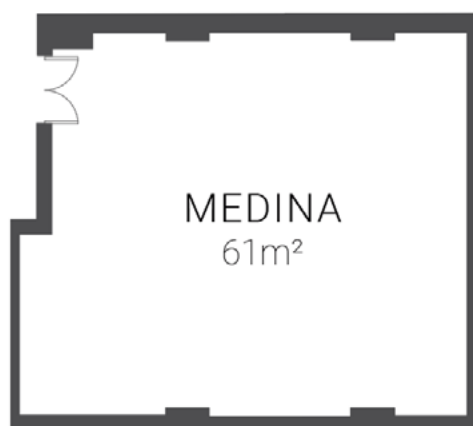

FACT SHEET

MEETING ROOMS

3RD FLOOR - MEDINA