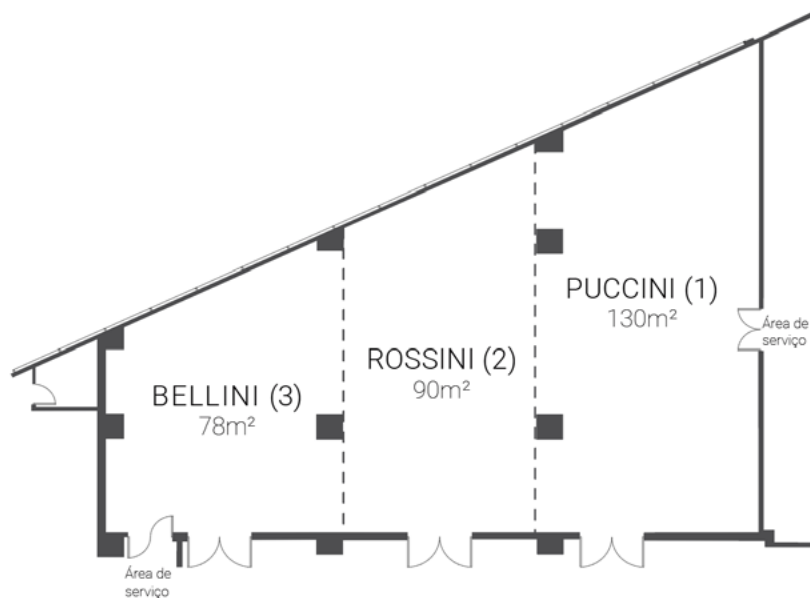

FACT SHEET

MEETING ROOMS

Dom Pedro
Lisboa
*****
BUSINESS & LEISURE HOTEL

1ST FLOOR - OPERA (1+2+3)

	AREA m2	COLUMNS	LENGTH	WIDTH (m)	CEILING (m)
OPERA (1+2+3)	298	3	23,35	18,23	3,27