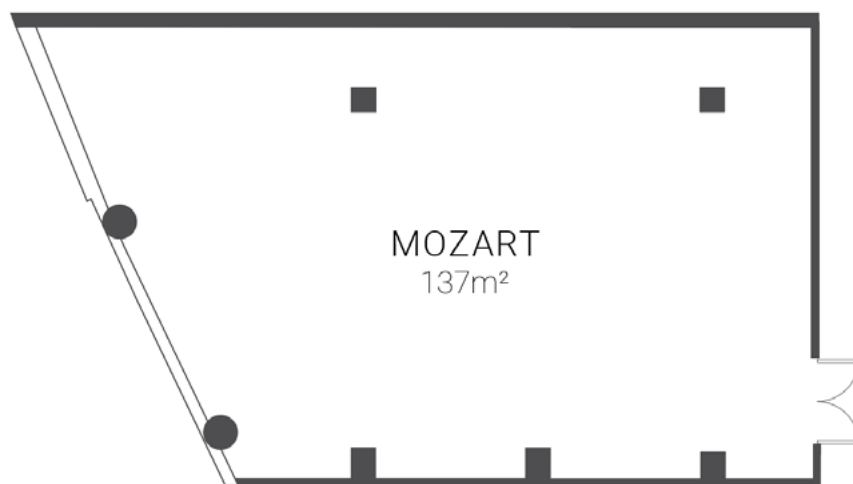

FACT SHEET

MEETING ROOMS

Dom Pedro
Lisboa
*****
BUSINESS & LEISURE HOTEL

2ND FLOOR - MOZART