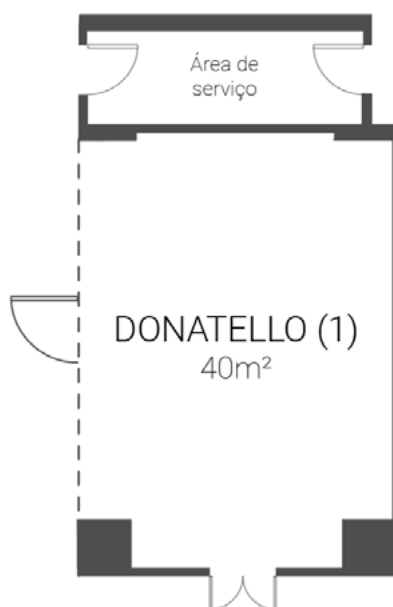

FACT SHEET

MEETING ROOMS

Dom Pedro
Lisboa
*****
BUSINESS & LEISURE HOTEL

-1 FLOOR - DONATELLO

	AREA m2	COLUMNS	LENGTH	WIDTH (m)	CEILING (m)
DONATELLO	40	-	5,00	8,00	2,60