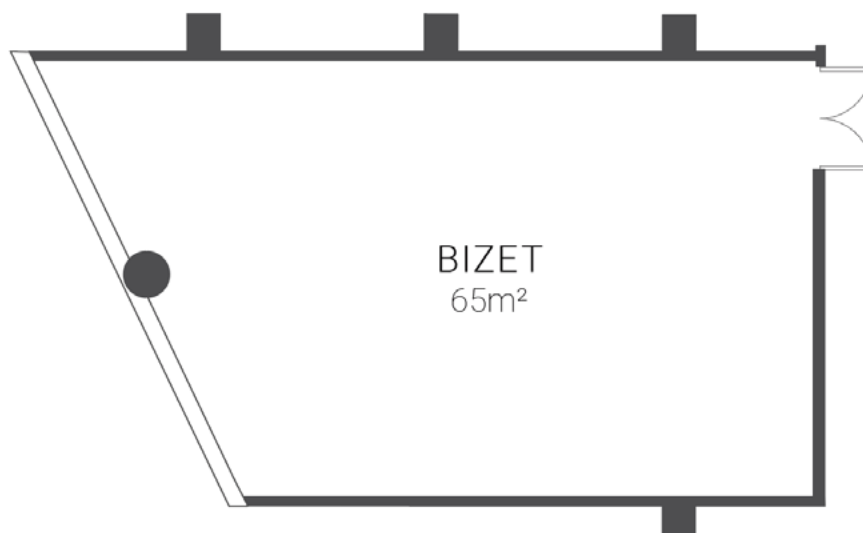

FACT SHEET

MEETING ROOMS

Dom Pedro
Lisboa

*****
BUSINESS & LEISURE HOTEL

2ND FLOOR - BIZET

	AREA m2	COLUMNS	LENGTH	WIDTH (m)	CEILING (m)
BIZET	65	-	9,06	6,82	2,47