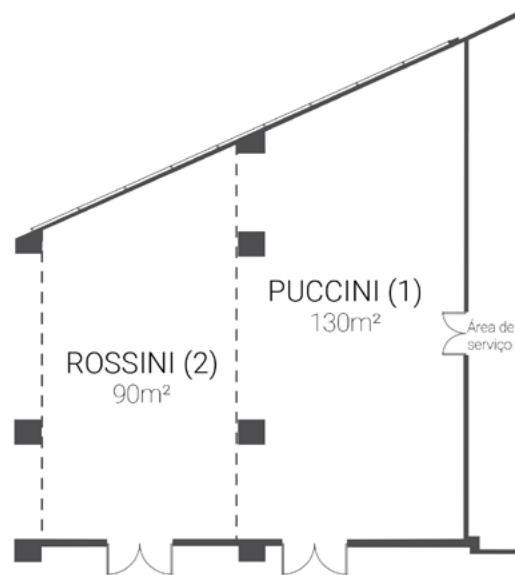

FACT SHEET

MEETING ROOMS

Dom Pedro
Lisboa
*****
BUSINESS & LEISURE HOTEL

1ST FLOOR - PUCCINI (1) + ROSSINI (2)

	AREA m2	COLUMNS	LENGTH	WIDTH (m)	CEILING (m)
(1+2)	220	2	25,7	7,80	3,27