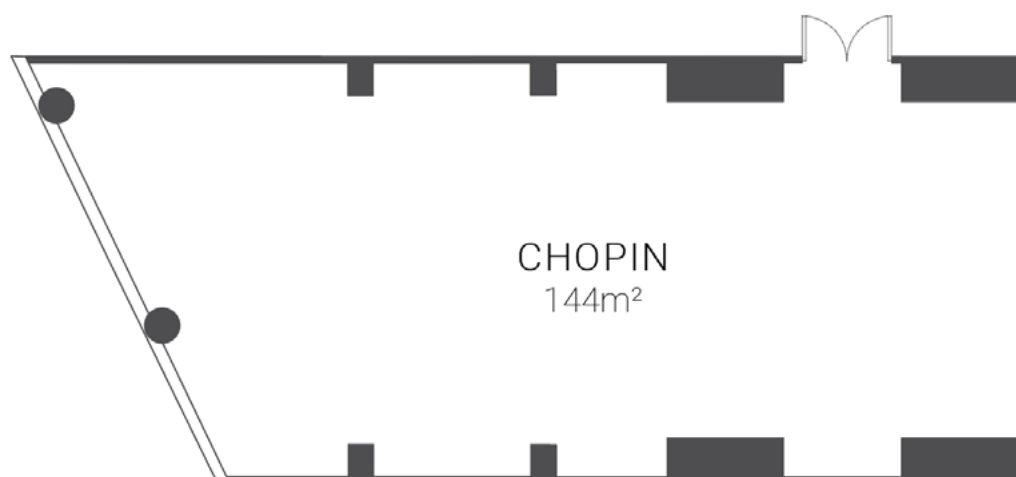

FACT SHEET

MEETING ROOMS

Dom Pedro
Lisboa
*****
BUSINESS & LEISURE HOTEL

2ND FLOOR - CHOPIN