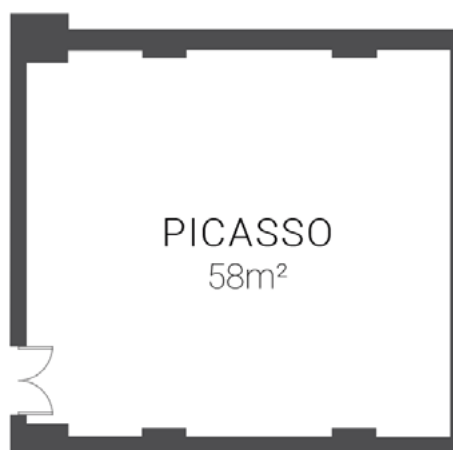

FACT SHEET

MEETING ROOMS

3RD FLOOR - PICASSO