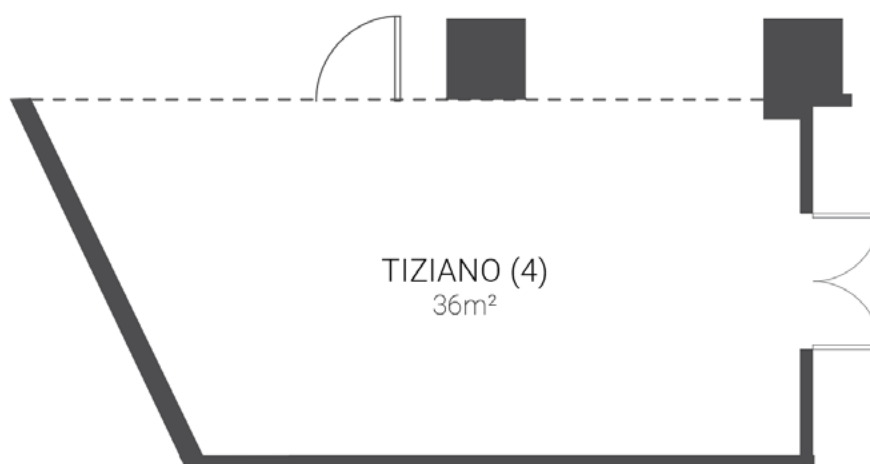

FACT SHEET

MEETING ROOMS

-1 FLOOR - TIZIANO