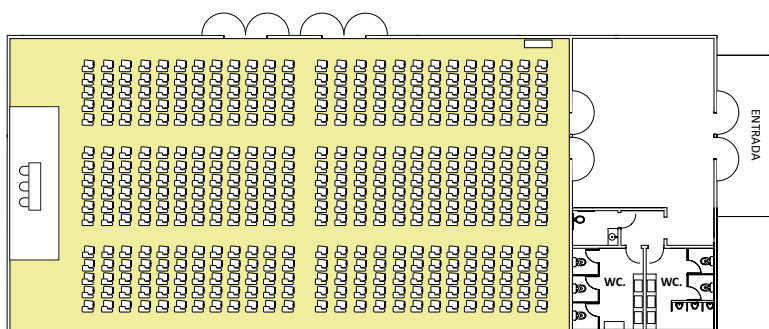

CONVENTION CENTRE

SALÃO BRASIL

MEETING PAVILION

	AREA	CEILING HEIGHT	THEATRE	CLASSROOM	"U" SHAPE	COCKTAIL	BANQUET	BOARDROOM
SALÃO BRASIL	415	5	450	255	96	440	256	224
LISBOA	117.4	3	67	45	44	130	64	36
VILAMOURA	103.4	3	82	54	54	120	72	22
MADEIRA	85.5	3	60	42	34	90	80	30