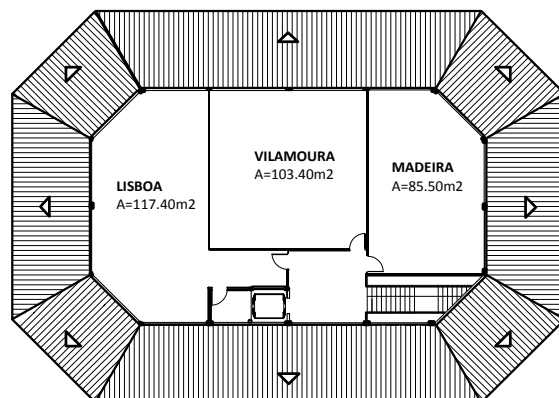

CONVENTION CENTRE

SALÃO BRASIL

MEETING PAVILION

	AREA	CEILING HEIGHT	THEATRE	CLASSROOM	"U" SHAPE	COCKTAIL	BANQUET	BOARDROOM
SALÃO BRASIL	415	5	450	255	96	440	256	224
LISBOA	117.4	3	67	45	44	130	64	36
VILAMOURA	103.4	3	82	54	54	120	72	22
MADEIRA	85.5	3	60	42	34	90	80	30