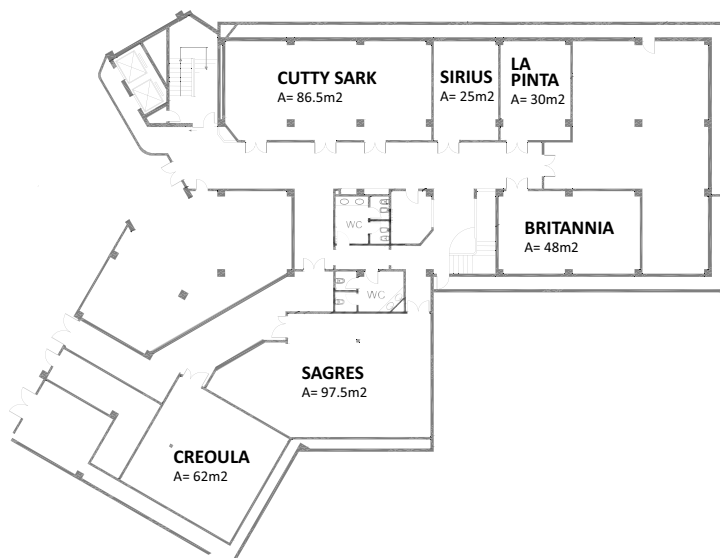

Dom Pedro
Hotels & Golf Collection®
PORTUGAL - BRASIL

MEETING & EVENTS - CAPACITIES

www.dompedro.com

MEETINGS & EVENTS - FORUM DOM PEDRO VILAMOURA

FLOOR 0

1st FLOOR

	AREA	CEILING HEIGHT	THEATRE	CLASSROOM	"U" SHAPE	COCKTAIL	BUFFET tables 12 pax
	 m ²						
VERDI	275.8	4.45	200	150	60	350	180
ROSSINI	275.8	4.45	200	150	60	350	180
VERDI + ROSSINI	551.5	4.45	450	300	---	800	360
FOYER	160	---	---	---	---	200	---
MEDINA	17.55	2.63	15	10	10	---	---
VIVALDI	27.25	2.63	20	15	10	---	---
MIGUEL ANGELO	85.5	2.9	70	60	40	---	---
DA VINCI	37.5	2.9	50	25	20	50	---
RAFAELLO	138	2.9	80	70	60	100	---
VAN GOGH	18	2.9	20	15	15	---	---
PICASSO	18.5	2.9	20	15	15	---	---
DONATELLO	20	2.9	20	15	15	---	---

MEETINGS & EVENTS - DOM PEDRO VILAMOURA

	AREA m ²	CEILING HEIGHT	THEATRE	CLASSROOM	"U" SHAPE	COCKTAIL	BUFFET tables 12 pax
LAGOS	61.2	2.95	30	25	30	---	---
MADEIRA	62.4	2.95	35	30	25	---	---
LISBOA	94.2	2.95	70	60	40	---	---
CEARÁ	59.4	2.95	70	60	40	---	---
LAGOS + LISBOA	138.4	2.95	80	70	60	100	---

MEETINGS & EVENTS - DOM PEDRO MARINA

	AREA m ²	CEILING HEIGHT	THEATRE	CLASSROOM	"U" SHAPE	COCKTAIL	BUFFET tables 12 pax
CREOULA	61	2.75	70	45	30	60	---
SAGRES	97.5	2.33	112	65	40	100	---
CUTTY-SARK	86.5	2.40	100	60	40	100	---
BRITANNIA	48	2.44	70	40	30	60	---
LA PINTA	30	2.48	35	20	15	---	---
SIRIUS	25	2.48	30	15	15	---	---
CREOULA + SAGRES	158.5	2.50	150	80	60	150	---