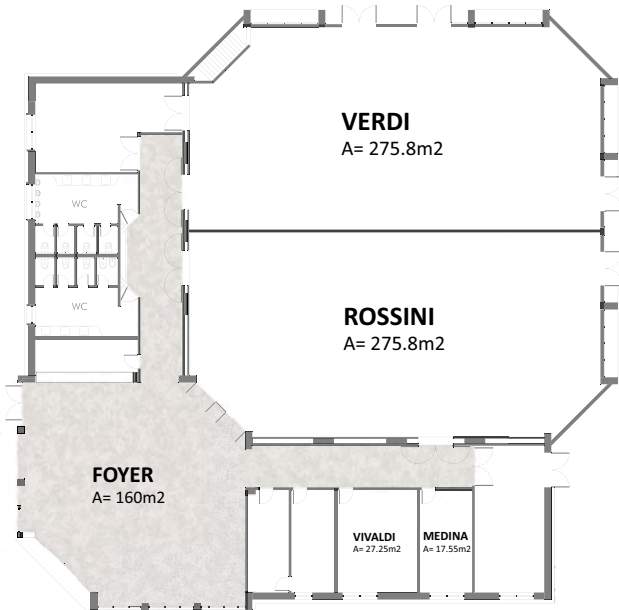

Dom Pedro
Hotels & Golf Collection®
PORTUGAL - BRASIL

MEETING & EVENTS - CAPACITIES

www.dompedro.com

MEETINGS & EVENTS - FORUM DOM PEDRO VILAMOURA

FLOOR 0

1st FLOOR

	AREA	CEILING HEIGHT	THEATRE	CLASSROOM	"U" SHAPE	COCKTAIL	BUFFET tables 12 pax
	 m ²						
VERDI	275.8	4.45	200	150	60	350	180
ROSSINI	275.8	4.45	200	150	60	350	180
VERDI + ROSSINI	551.5	4.45	450	300	---	800	360
FOYER	160	---	---	---	---	200	---
MEDINA	17.55	2.63	15	10	10	---	---
VIVALDI	27.25	2.63	20	15	10	---	---
MIGUEL ANGELO	85.5	2.9	70	60	40	---	---
DA VINCI	37.5	2.9	50	25	20	50	---
RAFAELLO	138	2.9	80	70	60	100	---
VAN GOGH	18	2.9	20	15	15	---	---
PICASSO	18.5	2.9	20	15	15	---	---
DONATELLO	20	2.9	20	15	15	---	---

MEETINGS & EVENTS - DOM PEDRO VILAMOURA

	AREA m ²	CEILING HEIGHT	THEATRE	CLASSROOM	"U" SHAPE	COCKTAIL	BUFFET tables 12 pax
LAGOS	61.2	2.95	30	25	30	---	---
MADEIRA	62.4	2.95	35	30	25	---	---
LISBOA	94.2	2.95	70	60	40	---	---
CEARÁ	59.4	2.95	70	60	40	---	---
LAGOS + LISBOA	138.4	2.95	80	70	60	100	---

MEETINGS & EVENTS - DOM PEDRO MARINA

	AREA m ²	CEILING HEIGHT	THEATRE	CLASSROOM	"U" SHAPE	COCKTAIL	BUFFET tables 12 pax
CREOULA	61	2.75	70	45	30	60	---
SAGRES	97.5	2.33	112	65	40	100	---
CUTTY-SARK	86.5	2.40	100	60	40	100	---
BRITANNIA	48	2.44	70	40	30	60	---
LA PINTA	30	2.48	35	20	15	---	---
SIRIUS	25	2.48	30	15	15	---	---
CREOULA + SAGRES	158.5	2.50	150	80	60	150	---