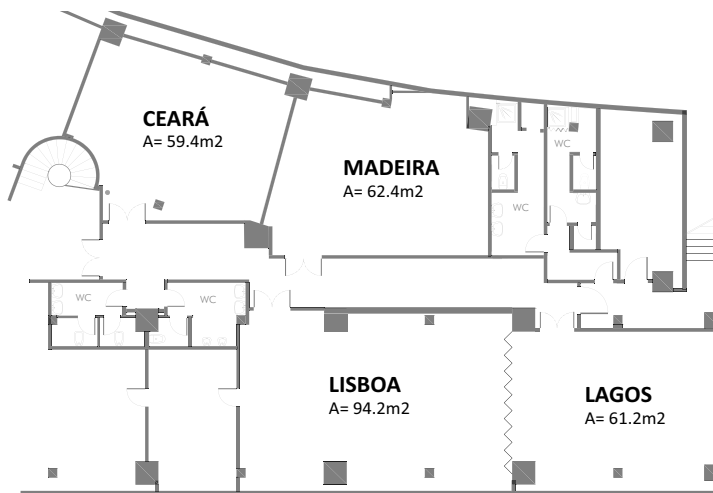

Dom Pedro
Hotels & Golf Collection®
PORTUGAL - BRASIL

MEETING & EVENTS - CAPACITIES

www.dompedro.com

MEETINGS & EVENTS - FORUM DOM PEDRO VILAMOURA

FLOOR 0

1st FLOOR

	AREA	CEILING HEIGHT	THEATRE	CLASSROOM	"U" SHAPE	COCKTAIL	BUFFET tables 12 pax
	 m ²						
VERDI	275.8	4.45	200	150	60	350	180
ROSSINI	275.8	4.45	200	150	60	350	180
VERDI + ROSSINI	551.5	4.45	450	300	---	800	360
FOYER	160	---	---	---	---	200	---
MEDINA	17.55	2.63	15	10	10	---	---
VIVALDI	27.25	2.63	20	15	10	---	---
MIGUEL ANGELO	85.5	2.9	70	60	40	---	---
DA VINCI	37.5	2.9	50	25	20	50	---
RAFAELLO	138	2.9	80	70	60	100	---
VAN GOGH	18	2.9	20	15	15	---	---
PICASSO	18.5	2.9	20	15	15	---	---
DONATELLO	20	2.9	20	15	15	---	---

MEETINGS & EVENTS - DOM PEDRO VILAMOURA

	AREA m ²	CEILING HEIGHT	THEATRE	CLASSROOM	"U" SHAPE	COCKTAIL	BUFFET tables 12 pax
LAGOS	61.2	2.95	30	25	30	---	---
MADEIRA	62.4	2.95	35	30	25	---	---
LISBOA	94.2	2.95	70	60	40	---	---
CEARÁ	59.4	2.95	70	60	40	---	---
LAGOS + LISBOA	138.4	2.95	80	70	60	100	---

MEETINGS & EVENTS - DOM PEDRO MARINA

	AREA m ²	CEILING HEIGHT	THEATRE	CLASSROOM	"U" SHAPE	COCKTAIL	BUFFET tables 12 pax
CREOULA	61	2.75	70	45	30	60	---
SAGRES	97.5	2.33	112	65	40	100	---
CUTTY-SARK	86.5	2.40	100	60	40	100	---
BRITANNIA	48	2.44	70	40	30	60	---
LA PINTA	30	2.48	35	20	15	---	---
SIRIUS	25	2.48	30	15	15	---	---
CREOULA + SAGRES	158.5	2.50	150	80	60	150	---