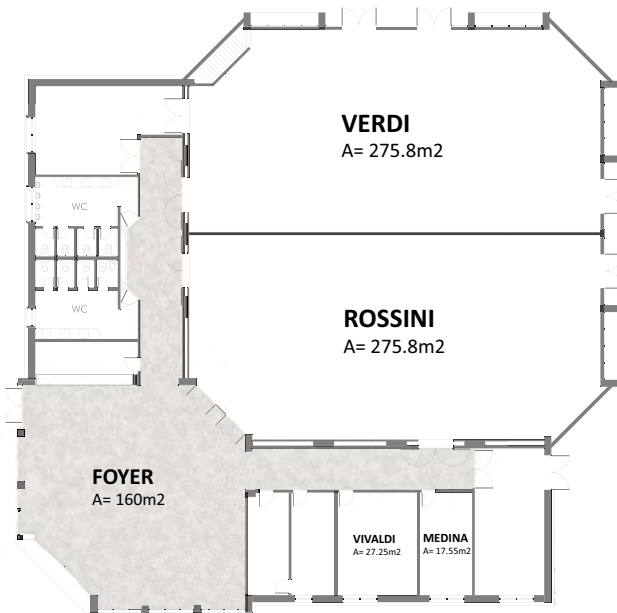

## PISO 0

## PISO 1

	ÁREA	ALTURA	PLATEIA	ESCOLA	MESA "U"	COCKTAIL	BUFFET mesas 12 pax
							
	m2						
<b>VERDI</b>	275.8	4.45	200	150	60	350	180
<b>ROSSINI</b>	275.8	4.45	200	150	60	350	180
<b>VERDI + ROSSINI</b>	551.5	4.45	450	300	---	800	360
<b>FOYER</b>	160	---	---	---	---	200	---
<b>MEDINA</b>	17.55	2.63	15	10	10	---	---
<b>VIVALDI</b>	27.25	2.63	20	15	10	---	---
<b>MIGUEL ANGELO</b>	85.5	2.9	70	60	40	---	---
<b>DA VINCI</b>	37.5	2.9	50	25	20	50	---
<b>RAFAELLO</b>	138	2.9	80	70	60	100	---
<b>VAN GOGH</b>	18	2.9	20	15	15	---	---
<b>PICASSO</b>	18.5	2.9	20	15	15	---	---
<b>DONATELLO</b>	20	2.9	20	15	15	---	---

## REUNIÕES & EVENTOS - DOM PEDRO VILAMOURA

	ÁREA	ALTURA	PLATEIA	ESCOLA	MESA "U"	COCKTAIL	BUFFET mesas 12 pax
	 m <sup>2</sup>						
<b>LAGOS</b>	61.2	2.95	30	25	30	---	---
<b>MADEIRA</b>	62.4	2.95	35	30	25	---	---
<b>LISBOA</b>	94.2	2.95	70	60	40	---	---
<b>CEARÁ</b>	59.4	2.95	70	60	40	---	---
<b>LAGOS + LISBOA</b>	138.4	2.95	80	70	60	100	---

## REUNIÕES & EVENTOS - DOM PEDRO MARINA

	ÁREA	ALTURA	PLATEIA	ESCOLA	MESA "U"	COCKTAIL	BUFFET mesas 12 pax
	 m <sup>2</sup>						
<b>CREOULA</b>	61	2.75	70	45	30	60	---
<b>SAGRES</b>	97.5	2.33	112	65	40	100	---
<b>CUTTY-SARK</b>	86.5	2.40	100	60	40	100	---
<b>BRITANNIA</b>	48	2.44	70	40	30	60	---
<b>LA PINTA</b>	30	2.48	35	20	15	---	---
<b>SIRIUS</b>	25	2.48	30	15	15	---	---
<b>CREOULA + SAGRES</b>	158.5	2.50	150	80	60	150	---