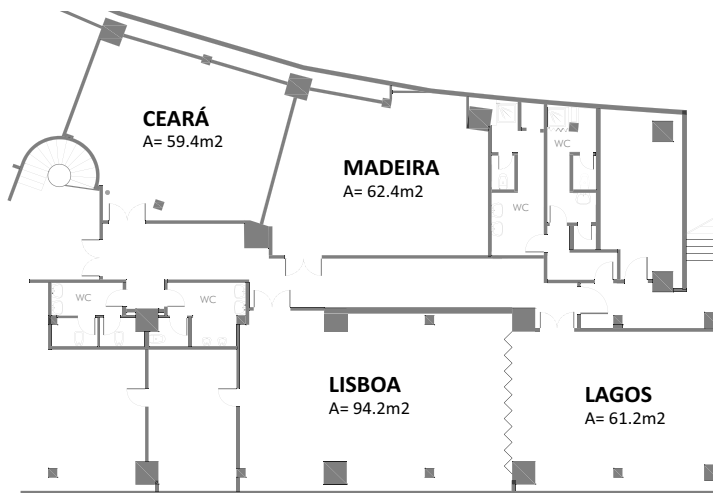

## PISO 0

## PISO 1

	ÁREA	ALTURA	PLATEIA	ESCOLA	MESA "U"	COCKTAIL	BUFFET mesas 12 pax
							
	m2						
<b>VERDI</b>	275.8	4.45	200	150	60	350	180
<b>ROSSINI</b>	275.8	4.45	200	150	60	350	180
<b>VERDI + ROSSINI</b>	551.5	4.45	450	300	---	800	360
<b>FOYER</b>	160	---	---	---	---	200	---
<b>MEDINA</b>	17.55	2.63	15	10	10	---	---
<b>VIVALDI</b>	27.25	2.63	20	15	10	---	---
<b>MIGUEL ANGELO</b>	85.5	2.9	70	60	40	---	---
<b>DA VINCI</b>	37.5	2.9	50	25	20	50	---
<b>RAFAELLO</b>	138	2.9	80	70	60	100	---
<b>VAN GOGH</b>	18	2.9	20	15	15	---	---
<b>PICASSO</b>	18.5	2.9	20	15	15	---	---
<b>DONATELLO</b>	20	2.9	20	15	15	---	---

## REUNIÕES & EVENTOS - DOM PEDRO VILAMOURA

	ÁREA	ALTURA	PLATEIA	ESCOLA	MESA "U"	COCKTAIL	BUFFET mesas 12 pax
	 m <sup>2</sup>						
<b>LAGOS</b>	61.2	2.95	30	25	30	---	---
<b>MADEIRA</b>	62.4	2.95	35	30	25	---	---
<b>LISBOA</b>	94.2	2.95	70	60	40	---	---
<b>CEARÁ</b>	59.4	2.95	70	60	40	---	---
<b>LAGOS + LISBOA</b>	138.4	2.95	80	70	60	100	---

## REUNIÕES & EVENTOS - DOM PEDRO MARINA

	ÁREA	ALTURA	PLATEIA	ESCOLA	MESA "U"	COCKTAIL	BUFFET mesas 12 pax
	 m <sup>2</sup>						
<b>CREOULA</b>	61	2.75	70	45	30	60	---
<b>SAGRES</b>	97.5	2.33	112	65	40	100	---
<b>CUTTY-SARK</b>	86.5	2.40	100	60	40	100	---
<b>BRITANNIA</b>	48	2.44	70	40	30	60	---
<b>LA PINTA</b>	30	2.48	35	20	15	---	---
<b>SIRIUS</b>	25	2.48	30	15	15	---	---
<b>CREOULA + SAGRES</b>	158.5	2.50	150	80	60	150	---