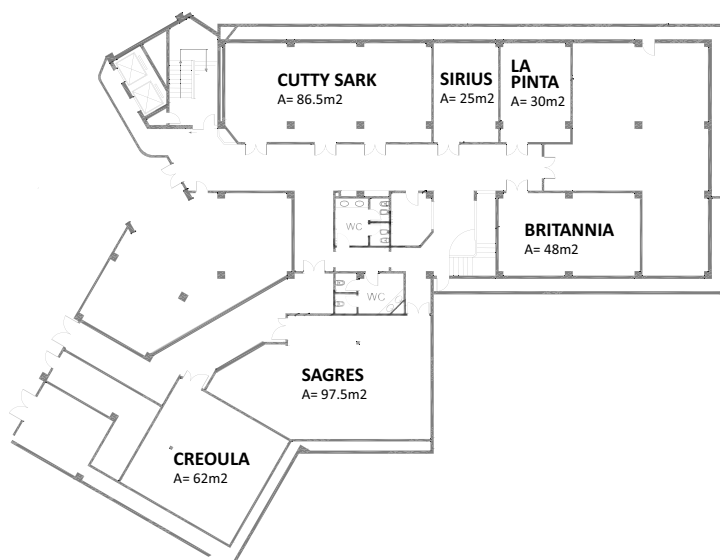

## PISO 0

## PISO 1

	ÁREA	ALTURA	PLATEIA	ESCOLA	MESA "U"	COCKTAIL	BUFFET mesas 12 pax
							
	m2						
<b>VERDI</b>	275.8	4.45	200	150	60	350	180
<b>ROSSINI</b>	275.8	4.45	200	150	60	350	180
<b>VERDI + ROSSINI</b>	551.5	4.45	450	300	---	800	360
<b>FOYER</b>	160	---	---	---	---	200	---
<b>MEDINA</b>	17.55	2.63	15	10	10	---	---
<b>VIVALDI</b>	27.25	2.63	20	15	10	---	---
<b>MIGUEL ANGELO</b>	85.5	2.9	70	60	40	---	---
<b>DA VINCI</b>	37.5	2.9	50	25	20	50	---
<b>RAFAELLO</b>	138	2.9	80	70	60	100	---
<b>VAN GOGH</b>	18	2.9	20	15	15	---	---
<b>PICASSO</b>	18.5	2.9	20	15	15	---	---
<b>DONATELLO</b>	20	2.9	20	15	15	---	---

## REUNIÕES & EVENTOS - DOM PEDRO VILAMOURA

	ÁREA	ALTURA	PLATEIA	ESCOLA	MESA "U"	COCKTAIL	BUFFET mesas 12 pax
	 m <sup>2</sup>						
<b>LAGOS</b>	61.2	2.95	30	25	30	---	---
<b>MADEIRA</b>	62.4	2.95	35	30	25	---	---
<b>LISBOA</b>	94.2	2.95	70	60	40	---	---
<b>CEARÁ</b>	59.4	2.95	70	60	40	---	---
<b>LAGOS + LISBOA</b>	138.4	2.95	80	70	60	100	---

## REUNIÕES & EVENTOS - DOM PEDRO MARINA

	ÁREA	ALTURA	PLATEIA	ESCOLA	MESA "U"	COCKTAIL	BUFFET mesas 12 pax
	 m <sup>2</sup>						
<b>CREOULA</b>	61	2.75	70	45	30	60	---
<b>SAGRES</b>	97.5	2.33	112	65	40	100	---
<b>CUTTY-SARK</b>	86.5	2.40	100	60	40	100	---
<b>BRITANNIA</b>	48	2.44	70	40	30	60	---
<b>LA PINTA</b>	30	2.48	35	20	15	---	---
<b>SIRIUS</b>	25	2.48	30	15	15	---	---
<b>CREOULA + SAGRES</b>	158.5	2.50	150	80	60	150	---