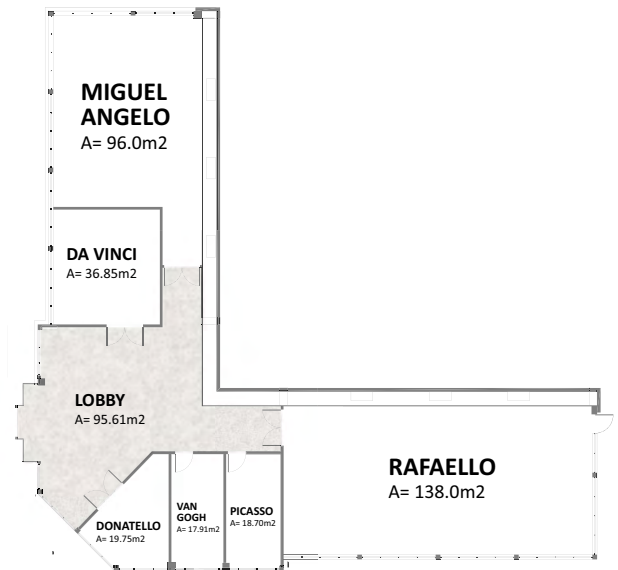

## PISO 0

## PISO 1

	ÁREA	ALTURA	PLATEIA	ESCOLA	MESA "U"	COCKTAIL	BUFFET mesas 12 pax
							
	m2						
<b>VERDI</b>	275.8	4.45	200	150	60	350	180
<b>ROSSINI</b>	275.8	4.45	200	150	60	350	180
<b>VERDI + ROSSINI</b>	551.5	4.45	450	300	---	800	360
<b>FOYER</b>	160	---	---	---	---	200	---
<b>MEDINA</b>	17.55	2.63	15	10	10	---	---
<b>VIVALDI</b>	27.25	2.63	20	15	10	---	---
<b>MIGUEL ANGELO</b>	85.5	2.9	70	60	40	---	---
<b>DA VINCI</b>	37.5	2.9	50	25	20	50	---
<b>RAFAELLO</b>	138	2.9	80	70	60	100	---
<b>VAN GOGH</b>	18	2.9	20	15	15	---	---
<b>PICASSO</b>	18.5	2.9	20	15	15	---	---
<b>DONATELLO</b>	20	2.9	20	15	15	---	---

## REUNIÕES & EVENTOS - DOM PEDRO VILAMOURA

	ÁREA	ALTURA	PLATEIA	ESCOLA	MESA "U"	COCKTAIL	BUFFET mesas 12 pax
	 m <sup>2</sup>						
<b>LAGOS</b>	61.2	2.95	30	25	30	---	---
<b>MADEIRA</b>	62.4	2.95	35	30	25	---	---
<b>LISBOA</b>	94.2	2.95	70	60	40	---	---
<b>CEARÁ</b>	59.4	2.95	70	60	40	---	---
<b>LAGOS + LISBOA</b>	138.4	2.95	80	70	60	100	---

## REUNIÕES & EVENTOS - DOM PEDRO MARINA

	ÁREA	ALTURA	PLATEIA	ESCOLA	MESA "U"	COCKTAIL	BUFFET mesas 12 pax
	 m <sup>2</sup>						
<b>CREOULA</b>	61	2.75	70	45	30	60	---
<b>SAGRES</b>	97.5	2.33	112	65	40	100	---
<b>CUTTY-SARK</b>	86.5	2.40	100	60	40	100	---
<b>BRITANNIA</b>	48	2.44	70	40	30	60	---
<b>LA PINTA</b>	30	2.48	35	20	15	---	---
<b>SIRIUS</b>	25	2.48	30	15	15	---	---
<b>CREOULA + SAGRES</b>	158.5	2.50	150	80	60	150	---